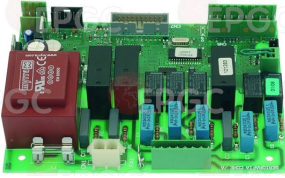

Toepasbaar voor:

Toepasbaar voor:

LF3390196 POWER BOARD
1430574 sizes 105x145 mm
for Dishwasher hood type (COMENDA)
C1000 - C1300
for Pan/utensilwashing machines (COMENDA)
G125 - G65
for Pan/utensilwashing machines (COMENDA) GE100

COMENDA 121283

LF5009318 CABLE FLAT 20-POLE 1250 m m
20 wires - length 1250 mm