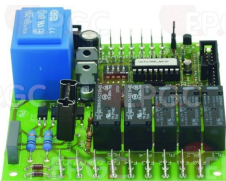

LF5028109 CIRCUIT BOARDS SOFTSTART
dimensions 100x100 mm
for Glasswasher/Cupwasher (COMENDA) BC3EA

COMENDA 121307