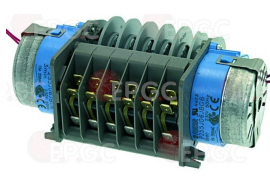

1460023 1st cycle 90 seconds
2nd cycle 120 seconds
3rd cycle 180 seconds
24V 50/60Hz
without pin
for Dishwasher hood type (COMENDA) C85

COMENDA 120276

LF3322108 CONTROLLER P255 6 CAMS

1460177 1st cycle 65 seconds
2nd cycle 120 seconds
3rd cycle 180 seconds
230V 50/60Hz
for Dishwasher hood type (COMENDA) C95