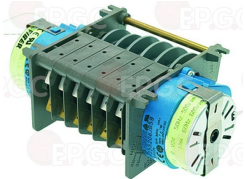

LF3322102 CONTROLLER P255 6 CAMS

1460023 1st cycle 90 seconds
2nd cycle 120 seconds
3rd cycle 180 seconds
24V 50/60Hz
without pin
for Dishwasher hood type (COMENDA) C85