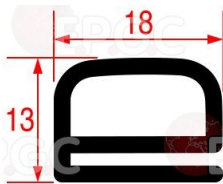

COMENDA 200901

COMENDA 200923

COMENDA 331764

LF5039229 GASKET FOR DOOR SILICONE 595 mm
profile 18x13 mm

LF5036097 GASKET FOR DOOR 590 m m
for Dishwasher (COMENDA) - Series LF