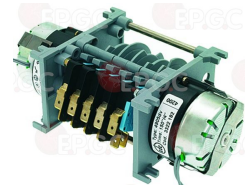

COMENDA 121208

LF3322182 CONTROLLER 4904DV 5 CAMS
1460103 1st cycle 100 seconds
2nd cycle 150 seconds
230V 50/60Hz
for Dishwasher (COMENDA) F65