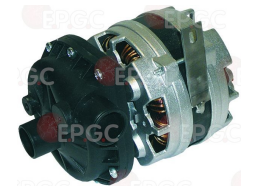

COMENDA

LF3122024 SEAL MECHANICAL FOR SHAFT ø 12 mm
1190102 metal seal ø internal 11 mm - ø external 24 mm
height 15.5 mm
back. element ø internal 14 mm - ø external 24 mm
height 8 mm