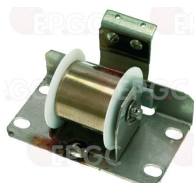

COMENDA 391334

LF5034951 DOOR SPRING ø 13x68 mm
for Pan/utensilwashing machines (COMENDA) GF70

COMENDA H36860

COMENDA 450298

LF3242150 DOOR SPRING MODEL BBSR46
1490180 carrying capacity 4 kg