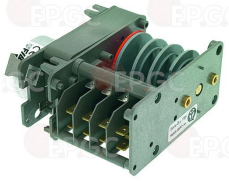

Toepasbaar voor:

Toepasbaar voor:

LF3322095 CONTROLLER P265 4 CAMS
1460130 120 seconds cycle
230V 50/60Hz
without pin
for Dishwasher (COMENDA) BC - BR - C43 - C48