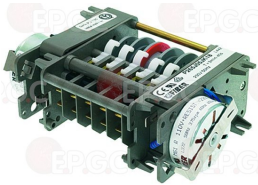

COMENDA 121217

LF3322214 CONTROLLER P265 5 CAMS
1460215 1st cycle 40 seconds
2nd cycle 180 seconds
230V 50/60Hz
for Dishwasher (COMENDA) FC53
for Glasswasher/Cupwasher (COMENDA) FC43