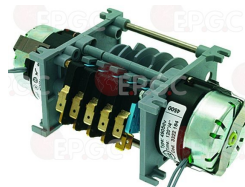

COMENDA 120268

LF3322183 CONTROLLER 4905DV 5 CAMS
 1460104 1st cycle 4 seconds
 2nd cycle 180 seconds
 230V 50/60Hz
 for Dishwasher (COMENDA) F20 - F55

COMENDA 120256

COMENDA 120269

COMENDA 120269A

LF3322184 CONTROLLER 4905DV 5 CAMS
 1460105 1st cycle 75 seconds
 2nd cycle 120 seconds
 230V 50/60Hz
 for Dishwasher (COMENDA) F80