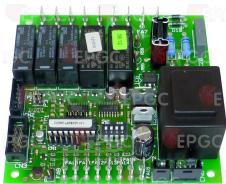

COMENDA 631202

LF3068010 CAPACITOR μ F 6.3 450V 50/60Hz
 1100705 operating temperature -25+85°C
 in compliance with EEC 93/68 and EEC 92/31 regulat

COMENDA 631216

Electronische printplaten

LF5052355 CIRCUIT BOARD SOFTSTART
 for Dishwasher (COMENDA) LFD32M