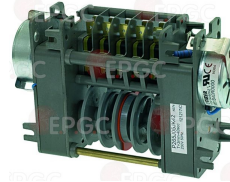

COMENDA 120279

LF3322199 CONTROLLER P265 5 CAMS
1460248 1st cycle 180 seconds
2nd cycle 40 seconds
230V 50/60Hz
for Dishwasher (COMENDA) FC54