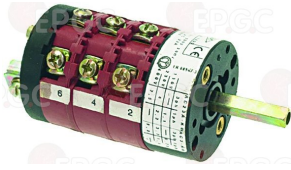

LF3057324 6-POLE SELECTOR SWITCH 15A 4 POSITIONS
for Dishwasher (COMENDA) FC53 - FC53A - FC533
FC533A - FC54 - FC54A - FC543 - FC543A - FC544
FC544A
for Glasswasher/Cupwasher (COMENDA) BHC433A