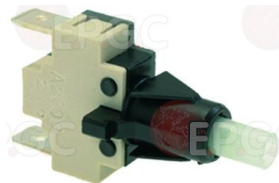

LF1319082 SINGLE-POLE PUSH BUTTON 16A 250V
for Dishwasher (COMENDA) LF324
for Dishwasher (COMENDA) LF324

COMENDA 130449