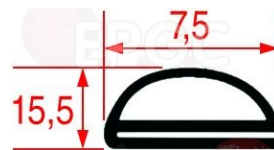

LF3186259 GASKET LOCKING PLATE

COMENDA 200901

COMENDA 200923

COMENDA 331764

LF5039229 GASKET FOR DOOR SILICONE 595 mm
 profile 18x13 mm

LF5036097 GASKET FOR DOOR 590 m m
 for Dishwasher (COMENDA) - Series LF