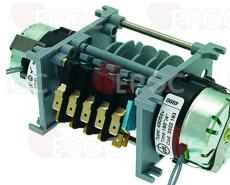

COMENDA 120268

LF3322183 CONTROLLER 4905DV 5 CAMS
1460104 1st cycle 4 seconds
2nd cycle 180 seconds
230V 50/60Hz
for Dishwasher (COMENDA) F20 - F55