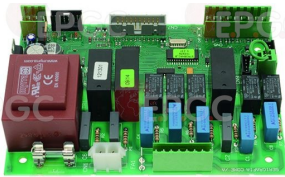

COMENDA 121283

LF5009318 CABLE FLAT 20-POLE 1250 m m
 20 wires - length 1250 mm

COMENDA 110482

LF5056233 SPACER FOR CIRCUIT BOARDS

COMENDA 160537

LF5038872 POWER BOARD
 dimensions 145x105 mm
 for Dishwasher (COMENDA) FC3E - FC4E - FC44E