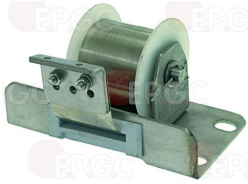

COMENDA 450223

LF3250039 HOOD LIFTING SPRING
1490120 ø 35x530 mm
for C30-C70-C75-LP360

COMENDA 391312

LF3250044 LOWER DOOR SAFETY SPRING
external ø 14x193 mm
for GL

COMENDA 450222

LF3250061 SPRING FOR DOOR
carrying capacity: kg 4.5