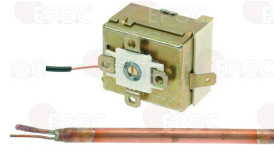

COMENDA 120515

LF3444280 SINGLE-PHASE THERMOSTAT 0-90°C
1610425 covered capillary 1500 mm
bulb $\varnothing$ 6.5x90 mm
15A 250V
with adjusting screw