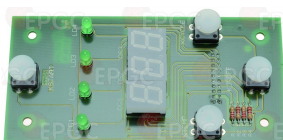

COMENDA 121310

LF5053468 CIRCUIT BOARD SOFTSTART
 dimensions 100x100 mm

COMENDA 121313

LF5028109 CIRCUIT BOARDS SOFTSTART
 dimensions 100x100 mm
 for Glasswasher/Cupwasher (COMENDA) BC3EA

COMENDA 121307

LF3390087 CONTROL BOARD
 dimensions 126x62 mm
 for Dishwasher hood type (COMENDA) C1000E - C1300E
 C800ERCD - XLC
 for Pan/utensilwashing machines (COMENDA) GE100
 GE115 - GE125 - GE60 - GE65 - GE75 - GE80