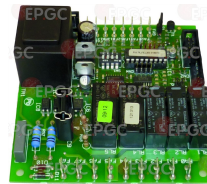

LF5053468 CIRCUIT BOARD SOFTSTART
dimensions 100x100 mm

COMENDA 121313