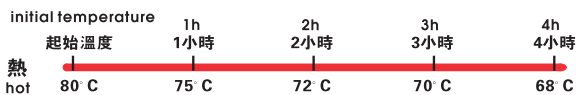

JW-DOW

Insulation Effect 保溫效果

JW-SIF

JW-SIN

JW-SIF

注：本冊中所有圖片及尺寸僅供參考，請以實物為準。 This booklet and dimensions are for reference only, please according to the real object.

COMPARTMENT CAPACITY FOR FOOD PAN 保溫箱儲存容量