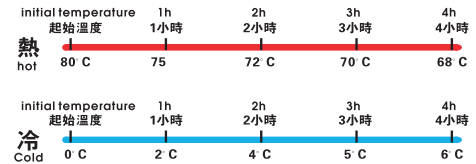

不易破損 餐廚用具 可疊放 產品裝箱後 滿足TPS運輸的 重量標規要求

Insulated Pan 保溫盒

- Used for saving, transporting and supplying cold or hot food which storage in standard or small size food pan.
- Thicker polyurethane foam insulation can help to maintain the safe food temperature for hours without any power or heat can.
- Vent cover equalizes pressure.
- Top loading carriers interlock and stack to ease transporting and maximize storage space.
- Pans are easy to remove by using finger notches.
- Easy to clean.
- Material: PE, PU.
- Colour: Grey.

- 用于保存、運輸和供應以標準或小規格食品盤裝的冷熱食品。
- 加厚聚脲泡沫絕緣層維持安全食品溫度數小時，無需使用電源或熱罐。
- 透氣蓋可用于平衡內部壓力。
- 保溫盒之間能互鎖和疊放，便于運輸并使存儲空間最大化。
- 食品盤能通過手指槽方便取出。
- 產品便于清潔。
- 材料: 聚乙烯(PE)、聚氨酯(PU)。
- 顏色: 棕灰色。

Insulation Effect 保溫效果

ITEM NO / 型號	JW-INF100H	JW-INF150H	JW-INF200H
Name / 名稱	Insulated Pan 小號保溫盒	Insulated Pan 中號保溫盒	Insulated Pan 大號保溫盒
COMPARTMENT CAPACITY / 儲倉容量	1個GN1/1-100mm份數盤 2個GN1/2-100mm份數盤	1個GN1/1-150mm份數盤 2個GN1/2-150mm份數盤	1個GN1/1-200mm份數盤 2個GN1/2-200mm份數盤
OUTER SIZE: (L x W x H) / 外部尺寸: (長 x 寬 x 高)	630 x 440 x 210mm	630 x 440 x 260mm	630 x 440 x 305mm
ACCOMPANY WITH CARTS / 配合推車	JW-FOC	JW-FOC	JW-FOC

Sliding Ice Caddy 儲冰車

- Whenever in indoor or out doors, in heat or humidity, this caddy keep ice cold and hold ice cold for several days!
- The PE material body and thick foam insulation provide durability and long lasting ice storage.
- The unique sliding lid help reduce the risk of cross contamination.
- Recessed well and drain shelf keep ice and water separating, extending storage times.
- Recessed handle on front is for convenient moving or lifting.
- Only installation, no assembly.
- Material: PE, PU.
- Colour: Grey.

- 室內、室外、炎熱、潮濕，這種造型別致的儲冰車使冰塊不易融化。
- 聚乙烯車體和加厚泡沫保溫層結構，提供長久的冰塊存儲能力。
- 獨特的拉蓋設計有助於減少交叉污染的風險。
- 積水槽和排水架能夠使冰塊與水分離，延長保存時間。
- 前端提供的凹陷式把手便于移動和搬運。
- 產品需安裝。
- 材料: 聚乙烯(PE)、聚氨酯(PU)。
- 顏色: 棕灰色。