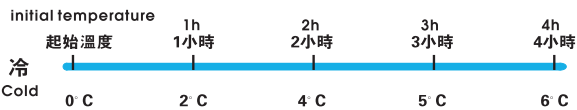

JW-DOW

Insulation Effect 保溫效果

JW-SIF

JW-SIN

JW-SIF

注：本冊中所有圖片及尺寸僅供參考，請以實物為準。 This booklet and dimensions are for reference only, please according to the real object.

COMPARTMENT CAPACITY FOR FOOD PAN 保溫箱儲存容量